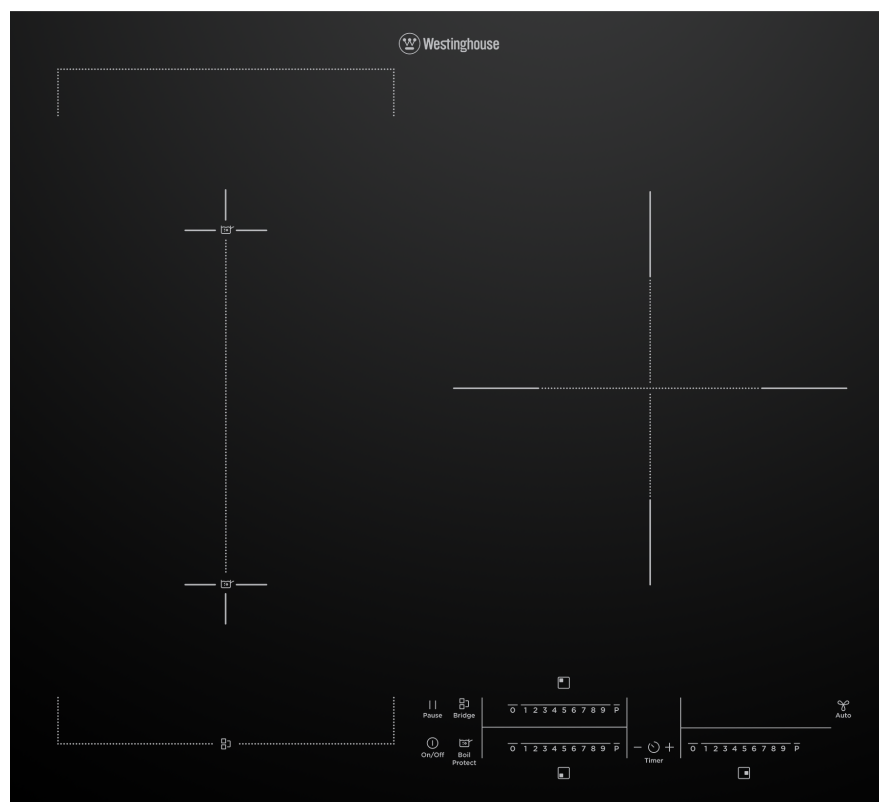

WHI635BE

60cm 3 zone induction cooktop with BoilProtect (2 zones), MaxiZone, Bridge Zone, Hob2Hood, PowerBoost and touch slide controls.

Features

- BoilProtect
- MaxiZone
- PowerBoost
- Pause
- Easy transition from ceramic cooktop
- Hob2Hood
- 6.5kW rated input power
- QuickCook Timer
- Perfect heat control
- Touch control
- Easy cleaning
- Residual heat indicator
- Child safety device