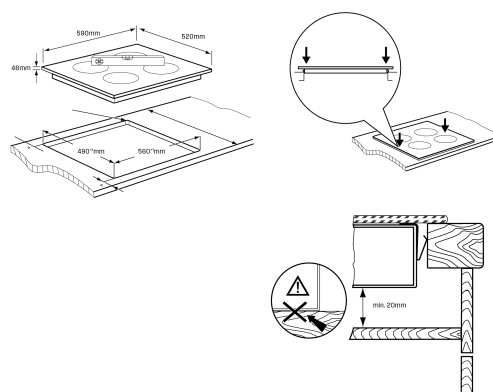

60cm Induction Cooktops
WHI635BE, WHI643BE, WHI645BE, WHI641BEA